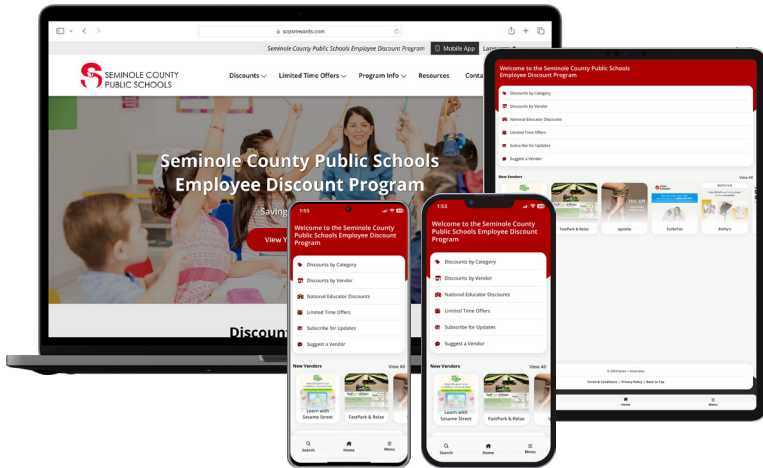

SEMINOLE COUNTY
PUBLIC SCHOOLS

Employee Discount Program

Explore your Discounts
at **SCPSRewards.com**

Now available
exclusively through
the website and
mobile app!

Discounts are added
throughout the year!
Suggest your
favorite vendors!